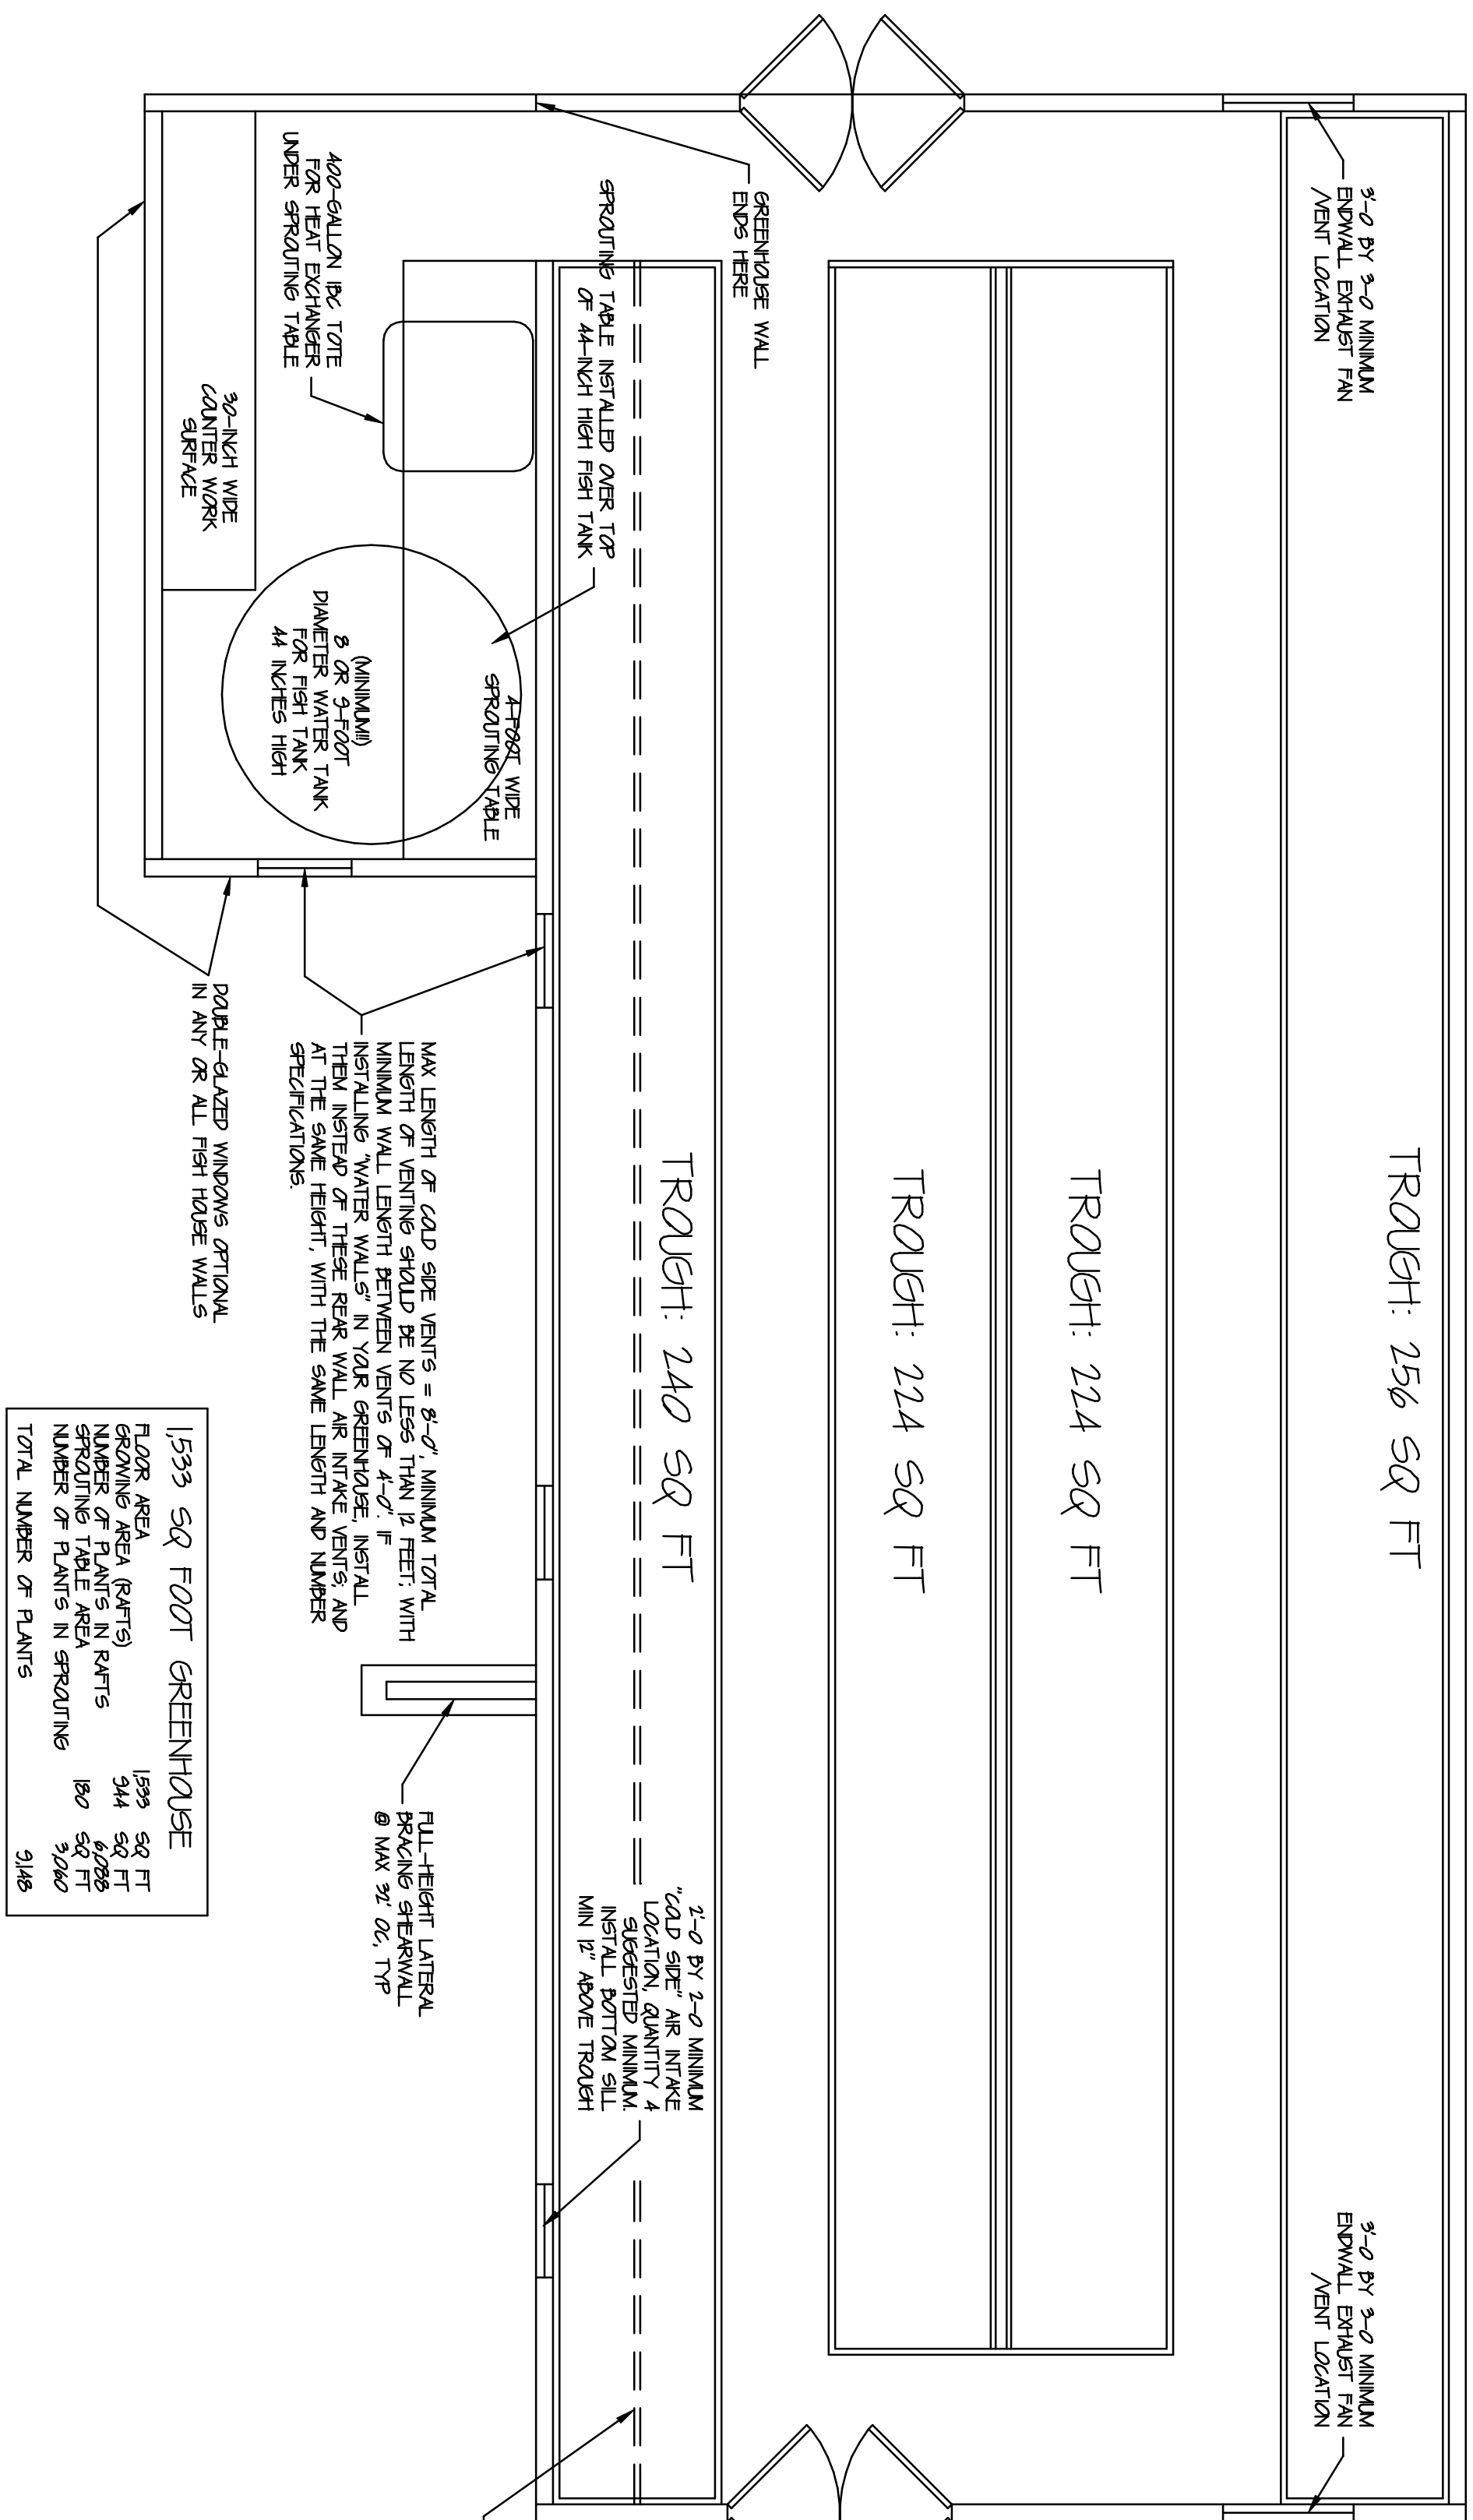

FLOOR PLAN 2,300 SQ FOOT SOLAR GREENHOUSE

SCALE: 1/4"=1'-0"

FLOOR PLAN 1,533 SQUARE FOOT SOLAR GREENHOUSE

SCALE: 1/4"=1'-0"

FLOOR PLAN 1,671 SQUARE FOOT SOLAR GREENHOUSE

SCALE: 1/4"=1'-0"