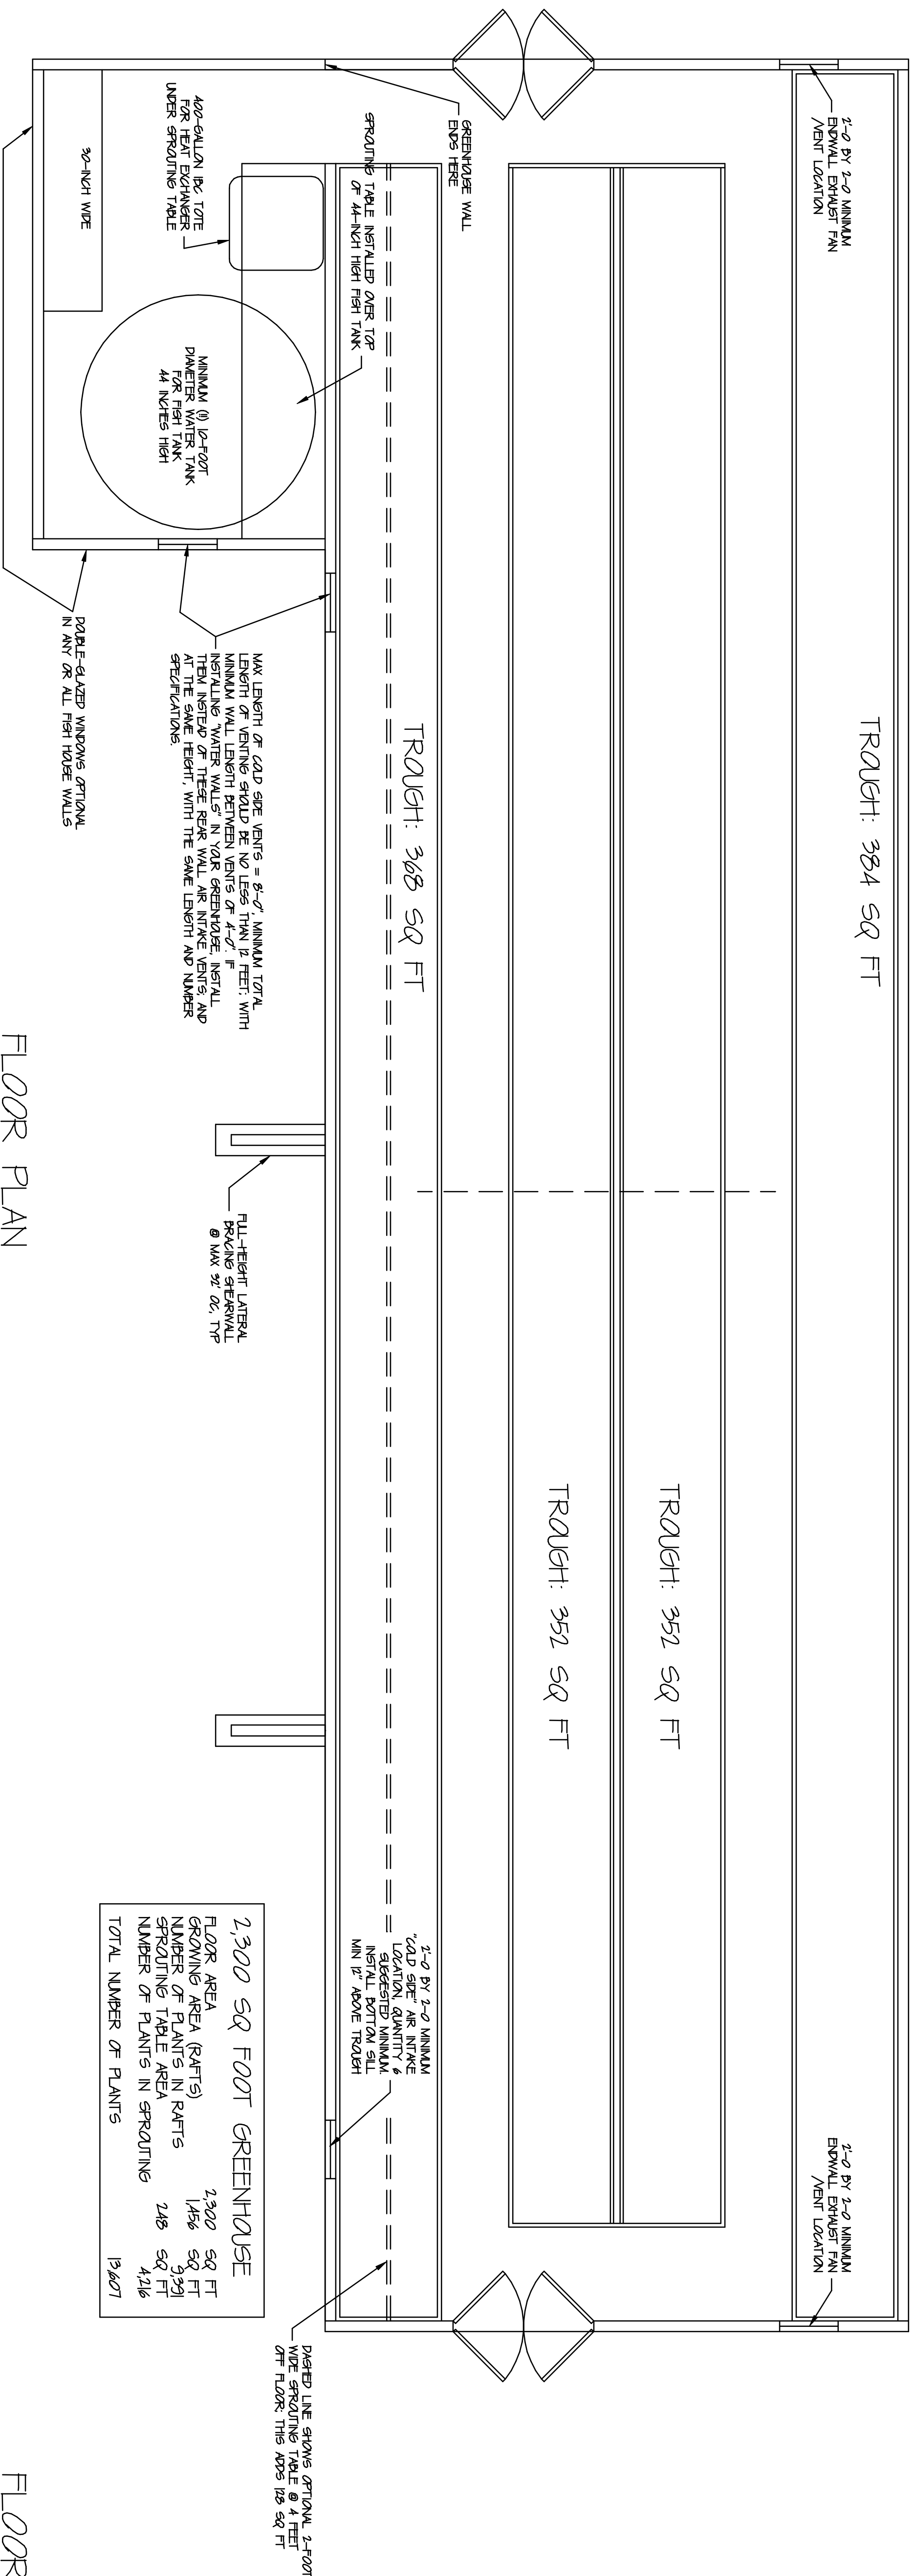

FLOOR PLAN 2,300 SQ FOOT SOLAR GREENHOUSE

SCALE: 1/4"=1'-0"

FLOOR PLAN 1,533 SQUARE FOOT SOLAR GREENHOUSE

SCALE: 1/4"=1'-0"

FLOOR PLAN 1,671 SQUARE FOOT SOLAR GREENHOUSE

SCALE: 1/4"=1'-0"